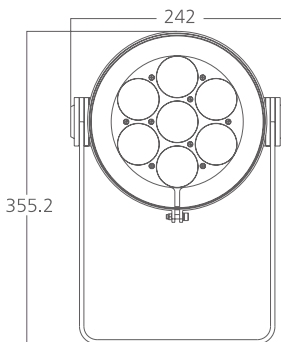

Flood light SARGA

DMX 512 **RDM** **IP67**
OUTDOOR RATED

white grey black

356 182
LED Power **105 W** ColourTemp **RGBL** Luminous **4200 lm**

356 183
LED Power **105 W** ColourTemp **RGBA** Luminous **3200 lm**

356 184
LED Power **105 W** ColourTemp **RGBW** Luminous **3400 lm**

LIGHT DISTRIBUTION