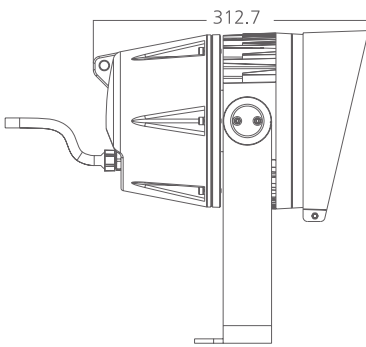

Flood light SARGA

DMX 512 **RDM** **IP67**
OUTDOOR RATED

white grey black

356 182
LED Power **105 W** ColourTemp **RGBL** Luminous **4200 lm**

356 183
LED Power **105 W** ColourTemp **RGBA** Luminous **3200 lm**

356 184
LED Power **105 W** ColourTemp **RGBW** Luminous **3400 lm**

LIGHT DISTRIBUTION